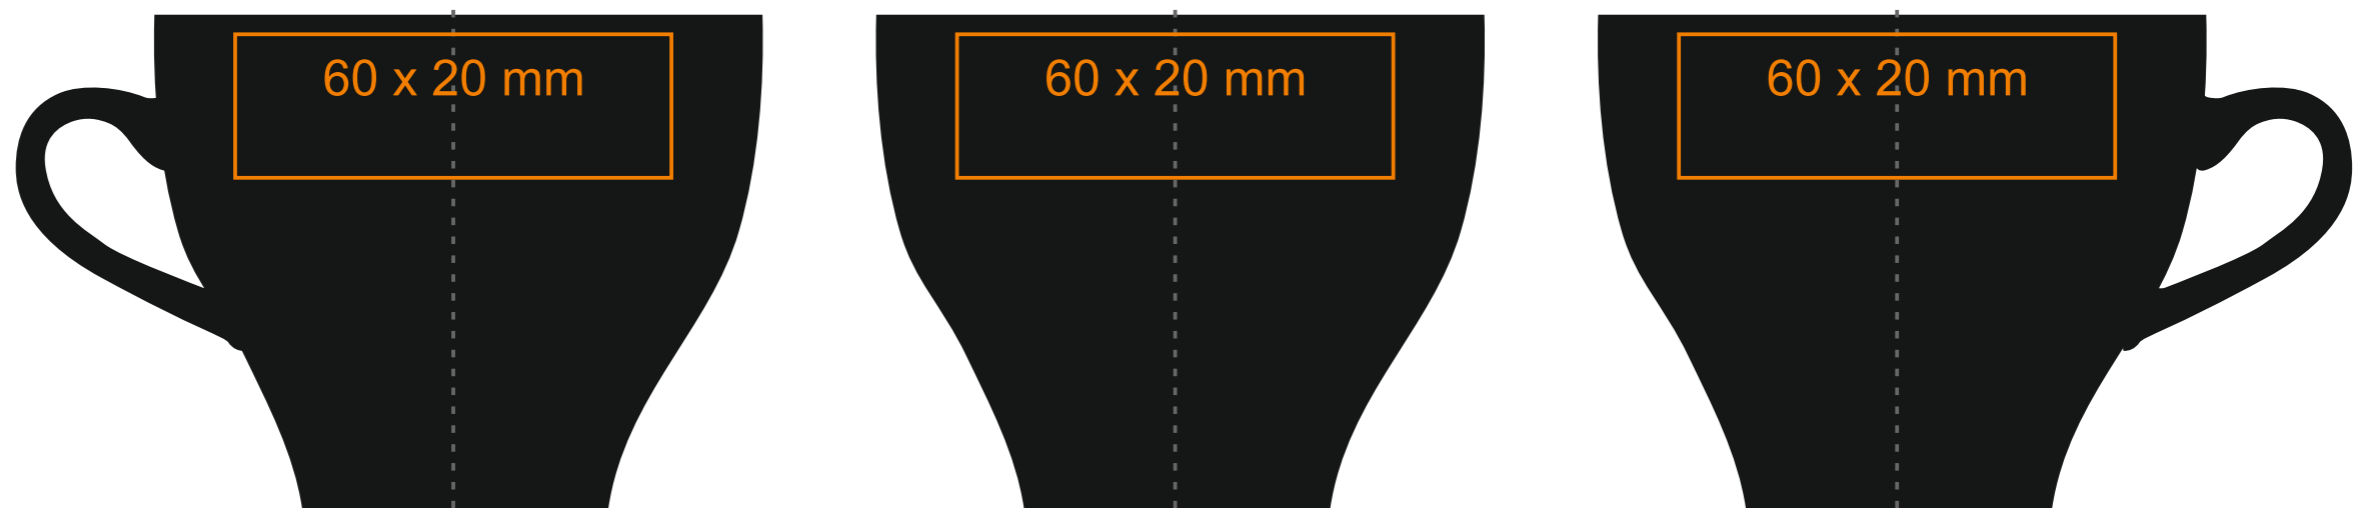

C247 Verona Nero Set

80 ml / h: 58 mm / Ø 61 mm

Saucer Ø 107 mm

Imprint on the inside 30 x 10 mm
Imprint on the bottom inside Ø 15 mm
Imprint on the bottom outside Ø 20 mm

*In the case of projects for transfer print running outside of the standard print area, please contact our sales department.

[How to prepare print material](#)

meaning

— Transfer Print
— Sensitive Touch

C247 Verona Nero Set

130 ml / h: 65 mm / Ø 80 mm

Saucer Ø 126 mm

Imprint on the handle	30 x 5 mm
Imprint on the inside	30 x 10 mm
Imprint on the bottom inside	Ø 25 mm
Imprint on the bottom outside	Ø 20 mm

220 ml / h: 70 mm / Ø 86 mm

Saucer Ø 140 mm

- Imprint on the handle 30 x 5 mm
- Imprint on the inside 30 x 10 mm
- Imprint on the bottom inside Ø 25 mm
- Imprint on the bottom outside Ø 20 mm

*In the case of projects for transfer print running outside of the standard print area, please contact our sales department.