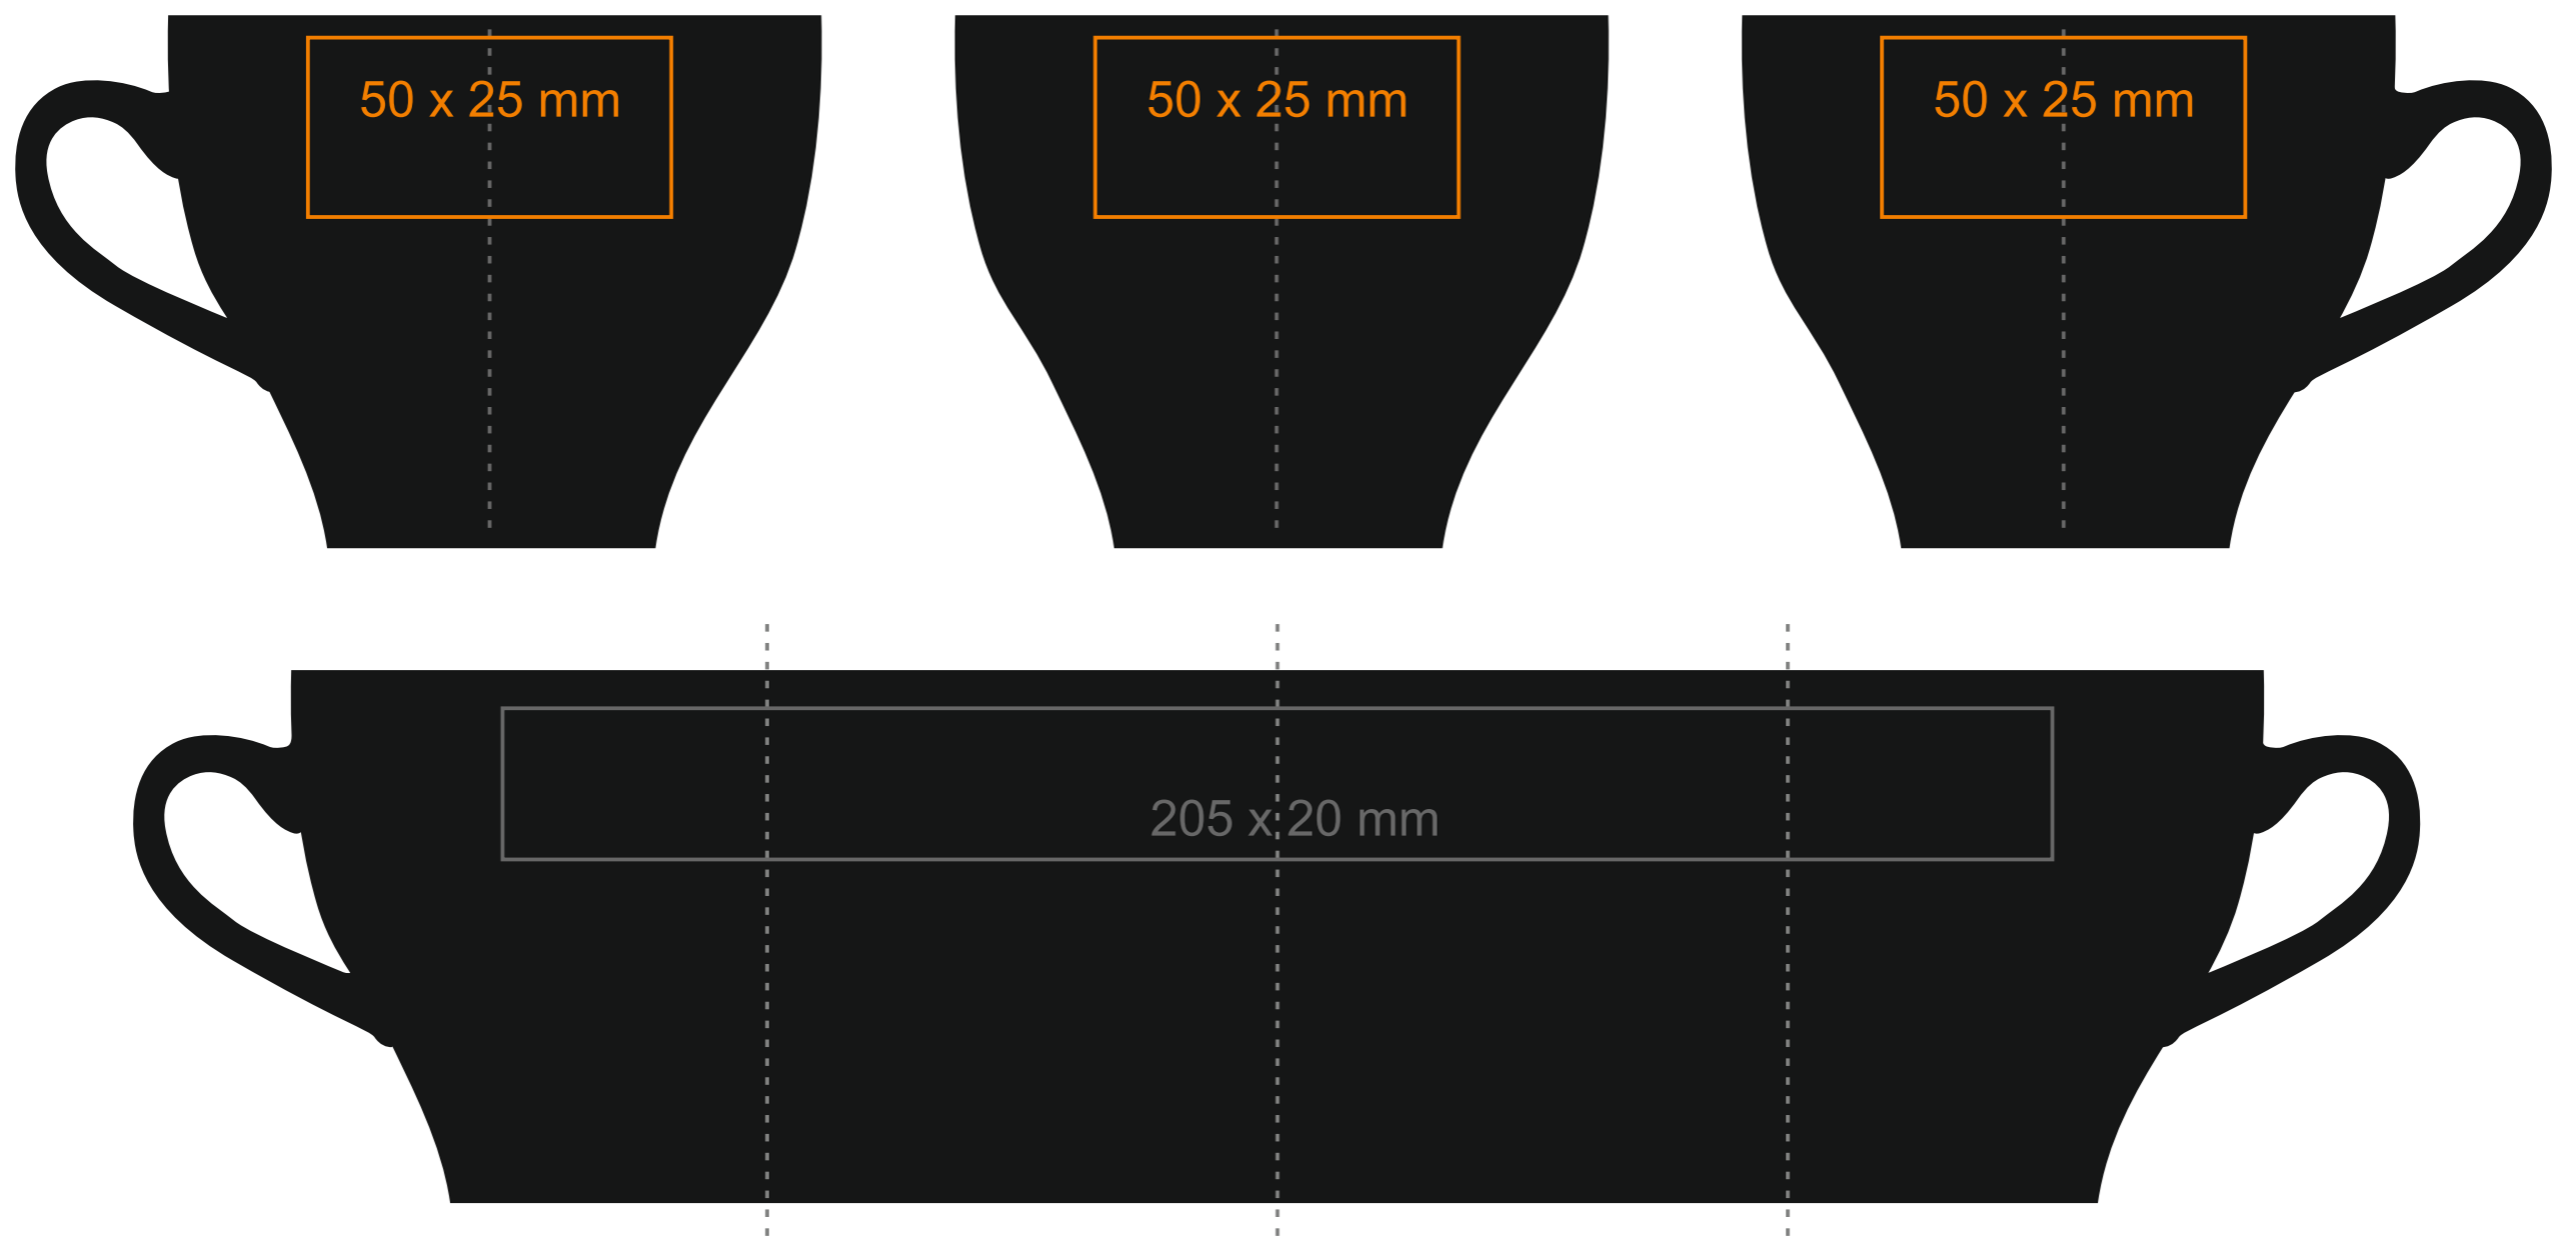

C247 Verona Nero Set

80 ml / h: 58 mm / Ø 61 mm

Saucer Ø 107 mm

Imprint on the inside 30 x 10 mm
Imprint on the bottom inside Ø 15 mm
Imprint on the bottom outside Ø 20 mm

*In the case of projects for transfer print running outside of the standard print area, please contact our sales department.

[How to prepare print material](#)

meaning

— Transfer Print
— Sensitive Touch

C247 Verona Nero Set

130 ml / h: 65 mm / Ø 80 mm

Saucer Ø 126 mm

Imprint on the handle	30 x 5 mm
Imprint on the inside	30 x 10 mm
Imprint on the bottom inside	Ø 25 mm
Imprint on the bottom outside	Ø 20 mm

*In the case of projects for transfer print running outside of the standard print area, please contact our sales department.

[How to prepare print material](#)

meaning

— Transfer Print
— Sensitive Touch

C247 Verona Nero Set

220 ml / h: 70 mm / Ø 86 mm

Saucer Ø 140 mm

- Imprint on the handle 30 x 5 mm
- Imprint on the inside 30 x 10 mm
- Imprint on the bottom inside Ø 25 mm
- Imprint on the bottom outside Ø 20 mm

*In the case of projects for transfer print running outside of the standard print area, please contact our sales department.