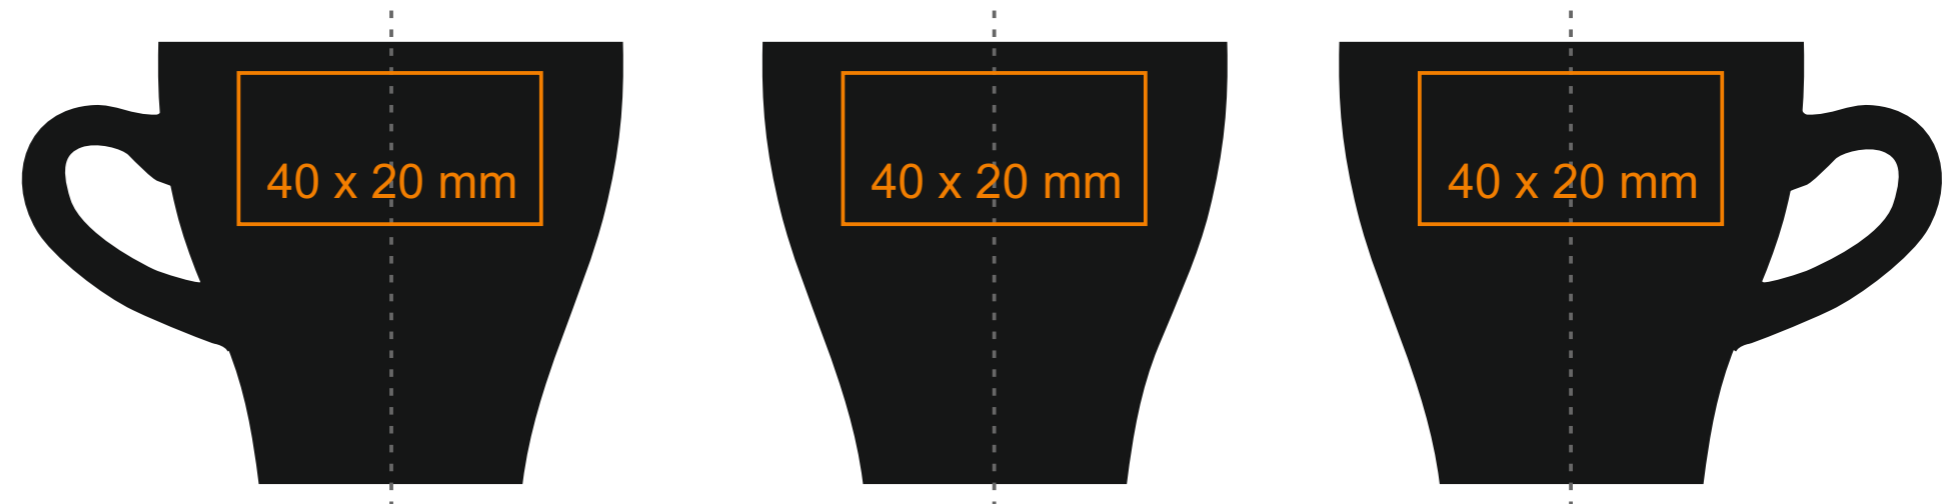

C247 Verona Nero Set

80 ml / h: 58 mm / Ø 61 mm

Saucer Ø 107 mm

Imprint on the inside 30 x 10 mm
Imprint on the bottom inside Ø 15 mm
Imprint on the bottom outside Ø 20 mm

*In the case of projects for transfer print running outside of the standard print area, please contact our sales department.

[How to prepare print material](#)

meaning

— Transfer Print
— Sensitive Touch

C247 Verona Nero Set

130 ml / h: 65 mm / Ø 80 mm

Saucer Ø 126 mm

Imprint on the handle	30 x 5 mm
Imprint on the inside	30 x 10 mm
Imprint on the bottom inside	Ø 25 mm
Imprint on the bottom outside	Ø 20 mm

220 ml / h: 70 mm / Ø 86 mm

Saucer Ø 140 mm

- Imprint on the handle 30 x 5 mm
- Imprint on the inside 30 x 10 mm
- Imprint on the bottom inside Ø 25 mm
- Imprint on the bottom outside Ø 20 mm

*In the case of projects for transfer print running outside of the standard print area, please contact our sales department.