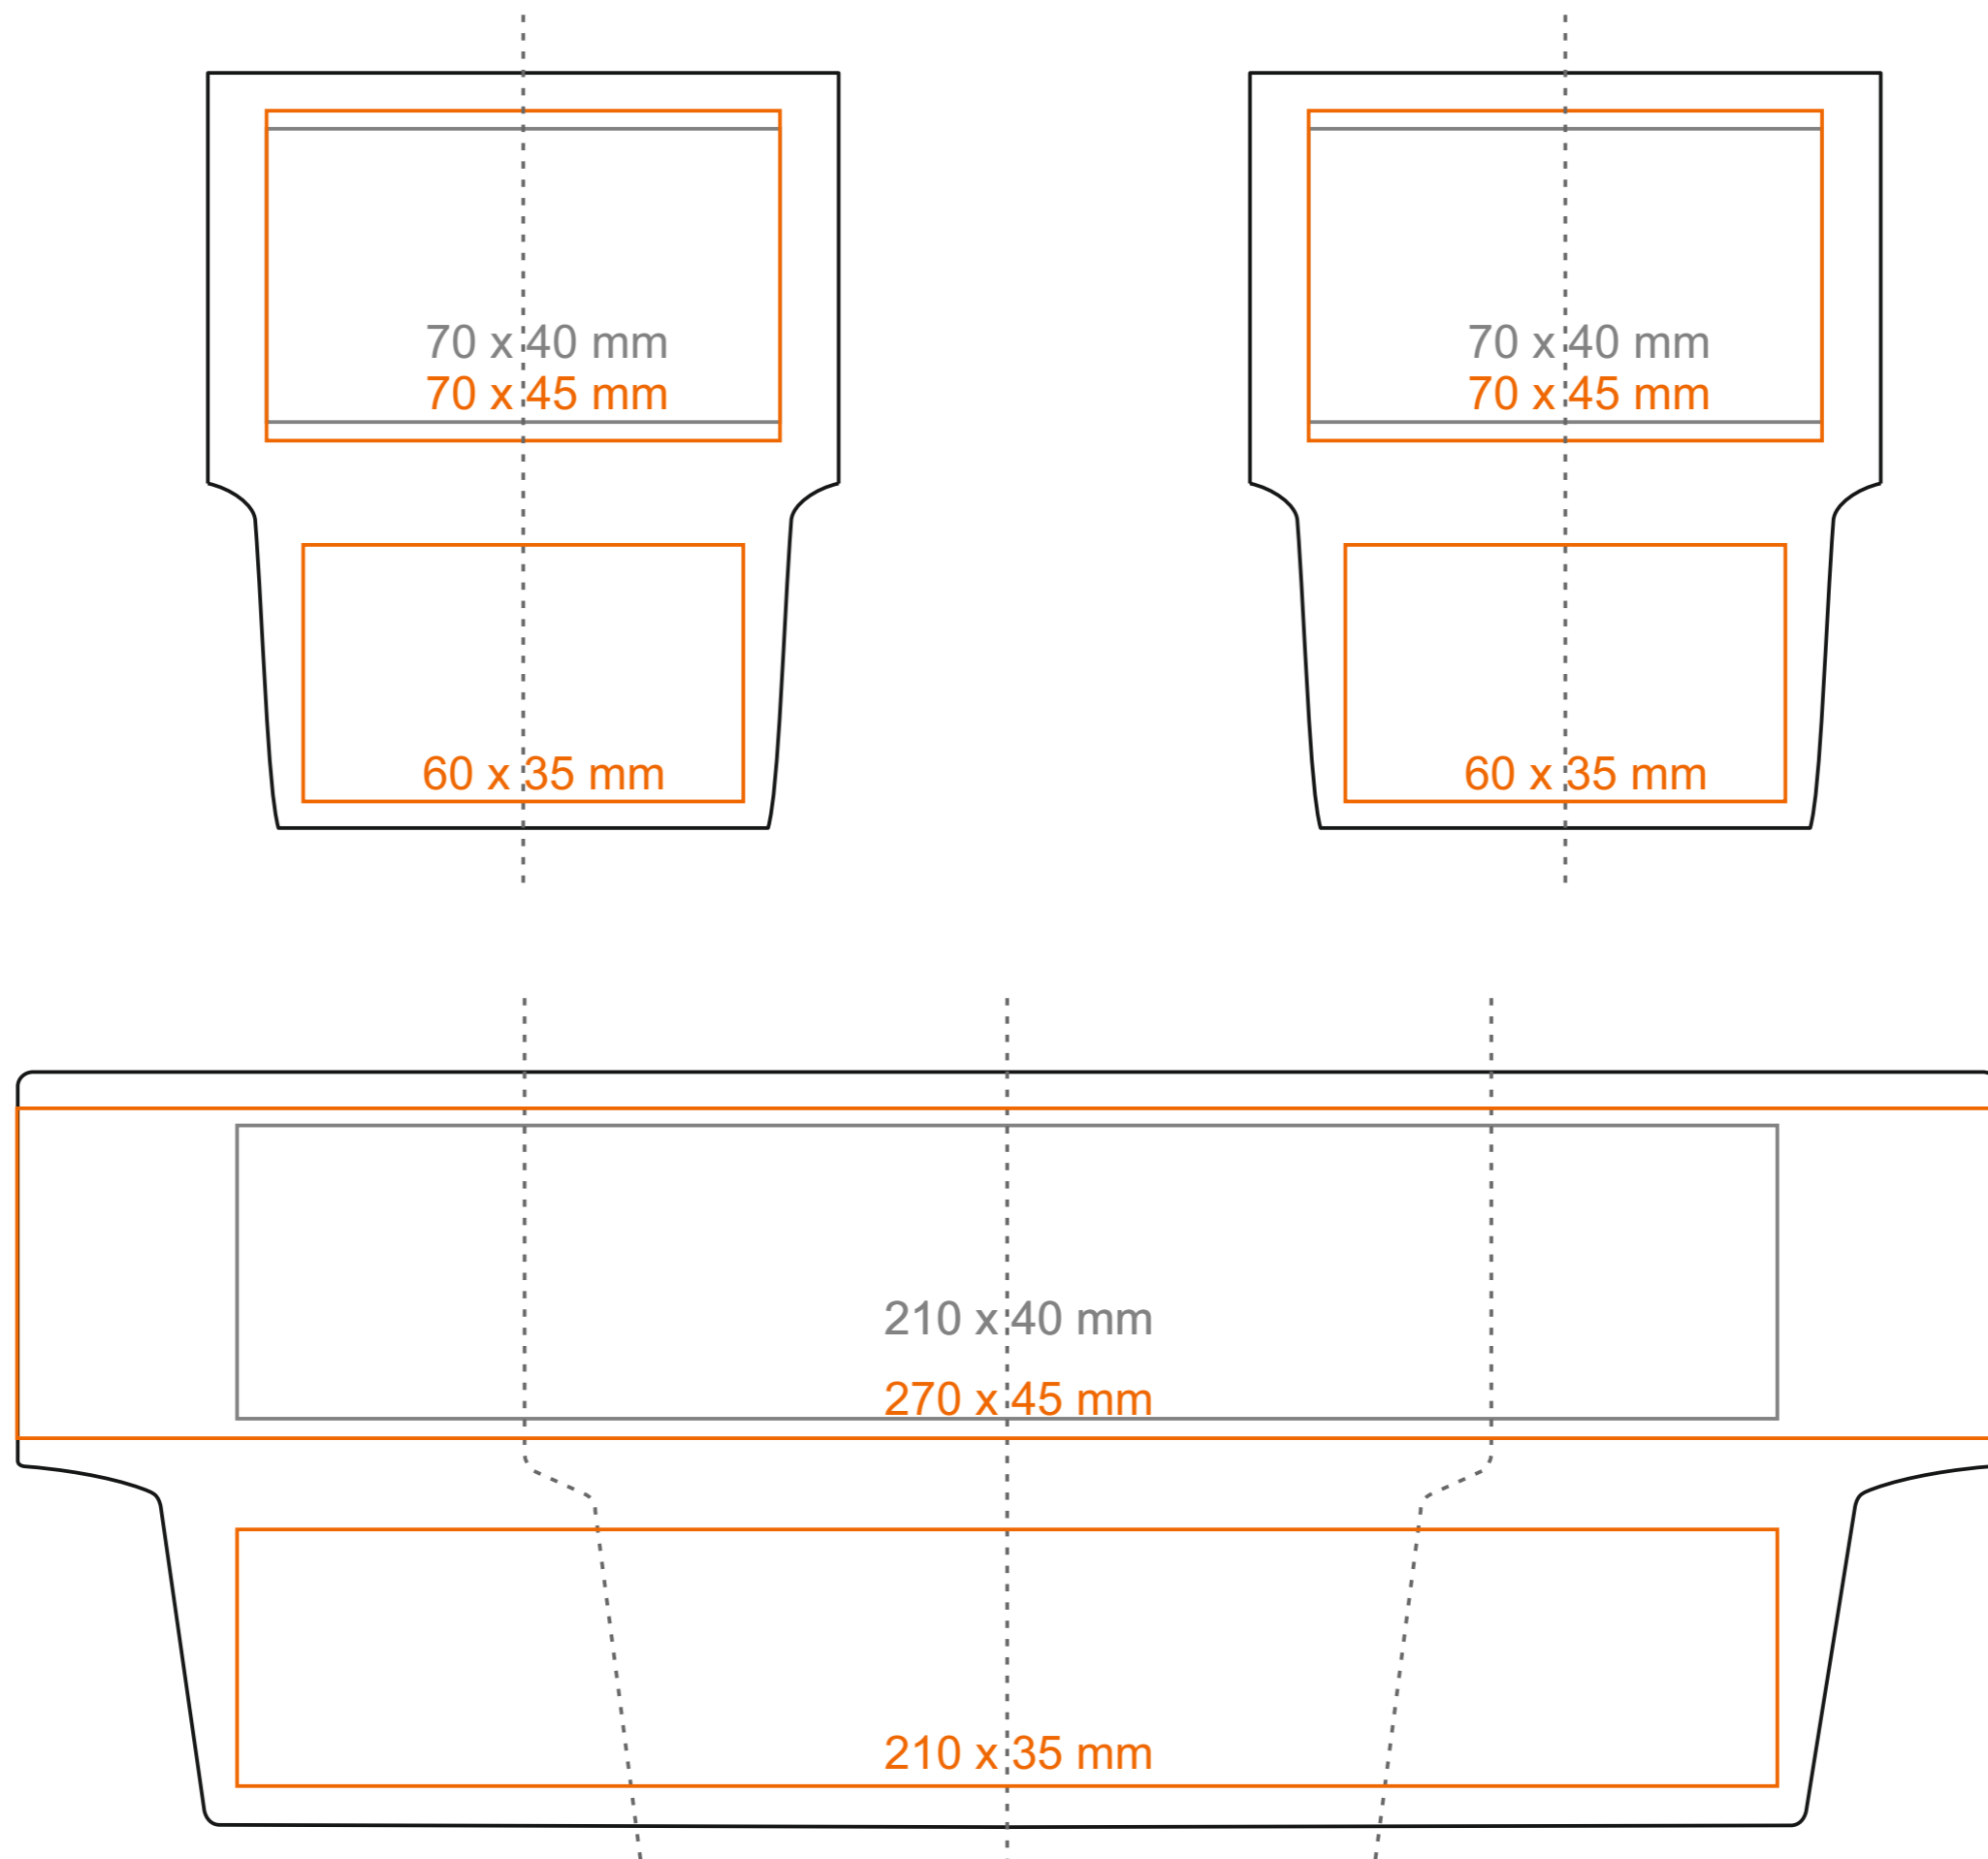

M_551 Freddo

330 ml / h: 103 mm / Ø 86 mm

Imprint on the inside
Imprint on the bottom inside
Imprint on the bottom outside

- 40 x 15 mm
- Ø 35 mm
- Ø 45 mm

*In the case of projects for transfer print running outside of the standard print area, please contact our sales department.

[How to prepare print material](#)

meaning

- Transfer Print
- Sensitive Touch
- Direct Print